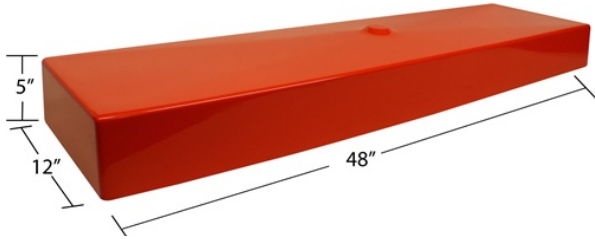

30" Trough - 30"x16"x6"

Bath Sink Options (Pg.3)

\$500

32" Lav - 32"x14.5"x7.5"

34" Lav - 34"x14.5"x7.5"

17" Ramp - 17 1/8"x16 1/8" x 6"

\$500

Shallow Ramp w/ line drain
17"x14"x3 1/8"

24" Ramp w/ line drain
24"x15 3/4"x6"

Mesa Ramp - 17 1/2"x16 1/2"x5"

\$500

17 Rectangle - 17"x13"x8"

Shallow Trough - 23 7/8"x13 7/8" 3 1/2"

29" Wave w/ line drain
29"x14.25"x6 7/8"

\$1000

40" Trough - 40"x12"x6"

48 Ramp - 48"x15.75"x6"

Bath Sink Options (Pg. 4)

\$1000

48" Rectangle - 48"x13"x5"

48" Rectangle Dual - 48"x13"x5"

\$1000

48" Oval Trough - 47 1/2"x16"x6"

67" Oval Trough - 66 1/4"x15"x5 3/4"