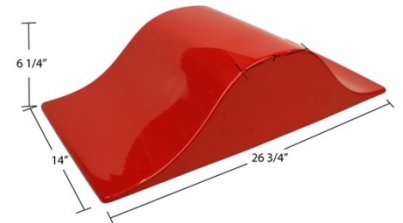

Bath Sink Options (Pg. 2)

\$500

Ramp - 19 1/4"x16 3/8"x6"

Sloped Ramp - 20"x13"x5 1/2"

Wave - 20 3/8"x12 7/8"x5 3/4"

\$500

Samurai Ramp - 16 1/8"x20 3/4"x4"

20" Rectangle - 20"x16"x6"

20" Rectangle S - 20"x16"x2 1/2"

\$500

24" Rectangle - 24"x9"x3 1/2"

Slot Drain Ramp - 18"x15 3/4"x6"

Wave Slot Drain - 26 3/4"x6 1/4"x14"

\$500

27" Wave - 27"x14"x6"

34" Wave - 34"x16"x6"

30" Trough - 30"x16"x6"

Bath Sink Options (Pg.3)

\$500

32" Lav - 32"x14.5"x7.5"

34" Lav - 34"x14.5"x7.5"

17" Ramp - 17 1/8"x16 1/8" x 6"

\$500

Shallow Ramp w/ line drain
17"x14"x3 1/8"

24" Ramp w/ line drain
24"x15 3/4"x6"

Mesa Ramp - 17 1/2"x16 1/2"x5"

\$500

17 Rectangle - 17"x13"x8"

Shallow Trough - 23 7/8"x13 7/8" 3 1/2"

29" Wave w/ line drain
29"x14.25"x6 7/8"

\$1000

40" Trough - 40"x12"x6"