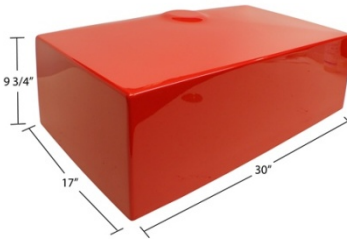

\$300

Wine Prep - 11 7/8" x 8"

\$300

Round Bar - 15" x 6 5/8"

\$300

Square Bar - 14 5/8" x 16 1/4" x 7 1/2"

\$500

Farm - 21" x 16 1/4" x 7"

\$800

Farm - 24" x 16" x 9"

Ying-Yang - 20" x 17" x 9 1/4"

Farm - 28" x 16" x 9"

\$800

Farm - 30" x 16 3/8" x 9"

Farm - 30" x 17" x 9 3/4"

Double Farm - 30" x 16 1/4" x 9 1/2"