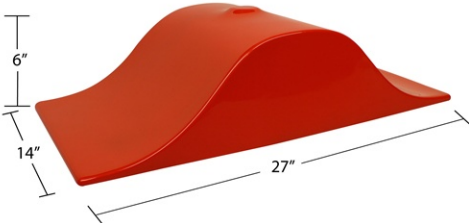

Bath Sink Options (Pg. 2)

\$500

Ramp - 19 1/4"x16 3/8"x6"

Sloped Ramp - 20"x13"x5 1/2"

Wave - 20 3/8"x12 7/8"x5 3/4"

\$500

Samurai Ramp - 16 1/8"x20 3/4"x4"

20" Rectangle - 20"x16"x6"

20" Rectangle S - 20"x16"x2 1/2"

\$500

24" Rectangle - 24"x9"x3 1/2"

Slot Drain Ramp - 18"x15 3/4"x6"

Wave Slot Drain - 26 3/4"x6 1/4"x14"

\$500

27" Wave - 27"x14"x6"

34" Wave - 34"x16"x6"

30" Trough - 30"x16"x6"

Bath Sink Options (Pg.3)

\$500

32" Lav - 32"x14.5"x7.5"

34" Lav - 34"x14.5"x7.5"

17" Ramp - 17 1/8"x16 1/8" x 6"

\$500

Shallow Ramp w/ line drain
17"x14"x3 1/8"

24" Ramp w/ line drain
24"x15 3/4"x6"

Mesa Ramp - 17 1/2"x16 1/2"x5"

\$500

17 Rectangle - 17"x13"x8"

Shallow Trough - 23 7/8"x13 7/8" 3 1/2"

29" Wave w/ line drain
29"x14.25"x6 7/8"

\$1000

40" Trough - 40"x12"x6"