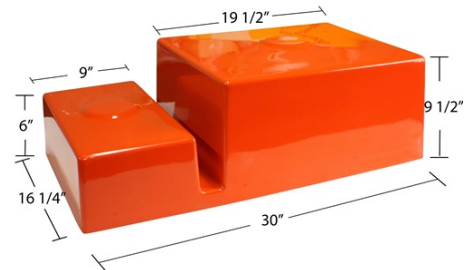

\$300

Wine Prep - 11 7/8" x 8"

\$300

Round Bar - 15" x 6 5/8"

\$300

Square Bar - 14 5/8" x 16 1/4" x 7 1/2"

\$500

Farm - 21" x 16 1/4" x 7"

\$800

Farm - 24" x 16" x 9"

Ying-Yang - 20" x 17" x 9 1/4"

Farm - 28" x 16" x 9"

\$800

Farm - 30" x 16 3/8" x 9"

Farm - 30" x 17" x 9 3/4"

Double Farm - 30" x 16 1/4" x 9 1/2"