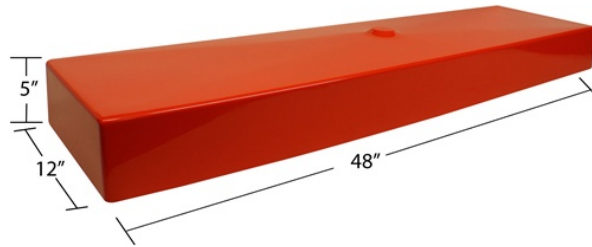

Sink Selections

Our sink options show the different molds used to create a concrete sink or basin. These are only the molds shown – you select the color and finish.

Example:

48" Rectangle - 48"x13"x5"

Bath Sink Options

\$300

Small Oval - 16 3/8"x11 1/2"x 5 3/4"

Flared Vanity - 17 3/8"x11 5/8"x5 1/2"

Square Bowl - 15 3/8"x15 7/8"x5"

\$300

Oval Bowl - 19"x14"x5"

Round Bowl - 15 3/8"x15 3/8"x5 1/4"

8" Rectangle - 8"x10"x5 1/2"

\$300

Mini Ramp - 10 3/4"x12 1/2"x6"

Large Oval - 17 1/8"x13 1/8"x5"

Aragon - 17 1/2"x12 1/2"x6"

\$500

Delta - 21 1/4"x13"x4"

Barrel S - 18 3/4"x11 1/4"x5 1/8"

Barrel - 20"x13"x5 1/2"

20" Rectangle S - 20"x16"x2 1/2"

\$500

24" Rectangle - 24"x9"x3 1/2"

Slot Drain Ramp - 18"x15 3/4"x6"

Wave Slot Drain - 26 3/4"x6 1/4"x14"

\$500

27" Wave - 27"x14"x6"

34" Wave - 34"x16"x6"