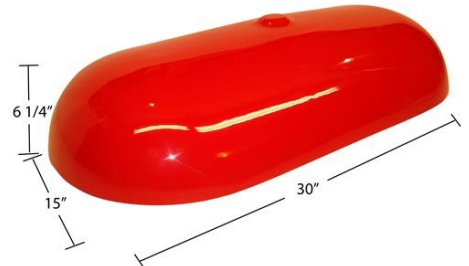

\$300

Mini Ramp - 10 3/4"x12 1/2"x6"

Large Oval - 17 1/8"x13 1/8"x5"

Aragon - 17 1/2"x12 1/2"x6"

\$500

Delta - 21 1/4"x13"x4"

Barrel S - 18 3/4"x11 1/4"x5 1/8"

Barrel - 20"x13"x5 1/2"

Bath Sink Options (Pg. 2)

\$500

Ramp - 19 1/4"x16 3/8"x6"

Sloped Ramp - 20"x13"x5 1/2"

Wave - 20 3/8"x12 7/8"x5 3/4"

\$500

Samurai Ramp - 16 1/8"x20 3/4"x4"

20" Rectangle - 20"x16"x6"

20" Rectangle S - 20"x16"x2 1/2"

\$500

24" Rectangle - 24"x9"x3 1/2"

Slot Drain Ramp - 18"x15 3/4"x6"

Wave Slot Drain - 26 3/4"x6 1/4"x14"

\$500

27" Wave - 27"x14"x6"

34" Wave - 34"x16"x6"

30" Trough - 30"x16"x6"

Bath Sink Options (Pg.3)

\$500

32" Lav - 32"x14.5"x7.5"

34" Lav - 34"x14.5"x7.5"

17" Ramp - 17 1/8"x16 1/8" x 6"

\$500

Shallow Ramp w/ line drain
17"x14"x3 1/8"