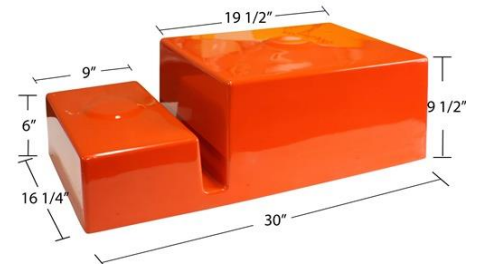

\$300

Wine Prep - 11 7/8" x 8"

\$300

Round Bar - 15" x 6 5/8"

\$300

Square Bar - 14 5/8" x 16 1/4" x 7 1/2"

\$500

Farm - 21" x 16 1/4" x 7"

\$800

Farm - 24" x 16" x 9"

Ying-Yang - 20" x 17" x 9 1/4"

Farm - 28" x 16" x 9"

\$800

Farm - 30" x 16 3/8" x 9"

Farm - 30" x 17" x 9 3/4"

Double Farm - 30" x 16 1/4" x 9 1/2"