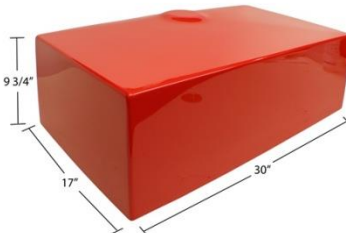

\$300

Wine Prep - 11 7/8" x 8"

\$300

Round Bar - 15" x 6 5/8"

\$300

Square Bar - 14 5/8" x 16 1/4" x 7 1/2"

\$500

Farm - 21" x 16 1/4" x 7"

\$800

Farm - 24" x 16" x 9"

Ying-Yang - 20" x 17" x 9 1/4"

Farm - 28" x 16" x 9"

\$800

Farm - 30" x 16 3/8" x 9"

Farm - 30" x 17" x 9 3/4"

Double Farm - 30" x 16 1/4" x 9 1/2"