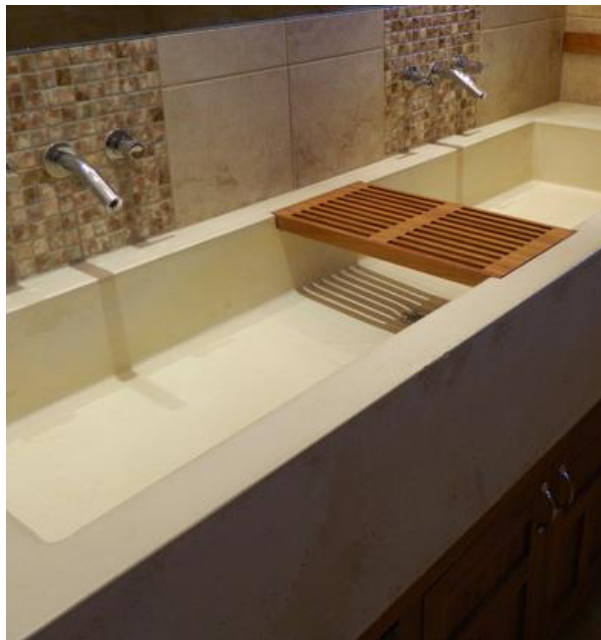

Sink Selections

Our sink options show the different molds used to create a concrete sink or basin. These are only the molds shown – you select the color and finish.

Example:

48" Rectangle - 48"x13"x5"

Bath Sink Options

\$300

Small Oval - 16 3/8"x11 1/2"x5 3/4"

Flared Vanity - 17 3/8"x11 5/8"x5 1/2"

Square Bowl - 15 3/8"x15 7/8"x5"

\$300

Oval Bowl - 19"x14"x5"

Round Bowl - 15 3/8"x15 3/8"x5 1/4"

8" Rectangle - 8"x10"x5 1/2"

Bath Sink Options (Pg. 2)

\$500

Ramp - 19 1/4"x16 3/8"x6"

Sloped Ramp - 20"x13"x5 1/2"

Wave - 20 3/8"x12 7/8"x5 3/4"

\$500

Samurai Ramp - 16 1/8"x20 3/4"x4"

20" Rectangle - 20"x16"x6"