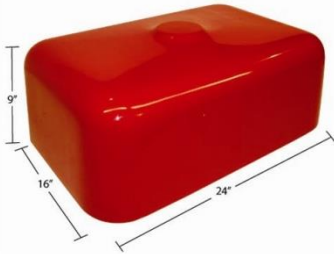

Vessel Sinks

\$800

Wok Vessel - 18 3/4"x6 1/4"

Oval Vessel - 19"x14"x5" (ID)

\$800

Square Vessel - 15 3/8"x15 7/8"x5" (ID)

Round Vessel - 15 3/8" x 5" (ID)

Kitchen Sink Options

\$300

Wine Prep - 11 7/8" x 8"

\$300

Round Bar - 15" x 6 5/8"

\$300

Square Bar - 14 5/8" x 16 1/4" x 7 1/2"

\$500

Farm - 21" x 16 1/4" x 7"

\$800

Farm - 24" x 16" x 9"

Ying-Yang - 20" x 17" x 9 1/4"

Farm - 28" x 16" x 9"

\$800

Farm - 30" x 16 3/8" x 9"

Farm - 30" x 17" x 9 3/4"

Double Farm - 30" x 16 1/4" x 9 1/2"