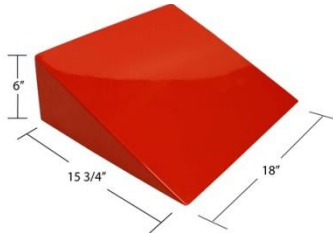

\$300

Mini Ramp - 10 3/4"x12 1/2"x6"

Large Oval - 17 1/8"x13 1/8"x5"

Aragon - 17 1/2"x12 1/2"x6"

\$500

Delta - 21 1/4"x13"x4"

Barrel S - 18 3/4"x11 1/4"x5 1/8"

Barrel - 20"x13"x5 1/2"

Bath Sink Options (Pg. 2)

\$500

Ramp - 19 1/4"x16 3/8"x6"

Sloped Ramp - 20"x13"x5 1/2"

Wave - 20 3/8"x12 7/8"x5 3/4"

\$500

Samurai Ramp - 16 1/8"x20 3/4"x4"

20" Rectangle - 20"x16"x6"

20" Rectangle S - 20"x16"x2 1/2"

\$500

24" Rectangle - 24"x9"x3 1/2"

Slot Drain Ramp - 18"x15 3/4"x6"

Wave Slot Drain - 26 3/4"x6 1/4"x14"

\$500

27" Wave - 27"x14"x6"

34" Wave - 34"x16"x6"

30" Trough - 30"x16"x6"

Bath Sink Options (Pg.3)

\$500

32" Lav - 32"x14.5"x7.5"

34" Lav - 34"x14.5"x7.5"

17" Ramp - 17 1/8"x16 1/8" x 6"

\$500

Shallow Ramp w/ line drain
17"x14"x3 1/8"