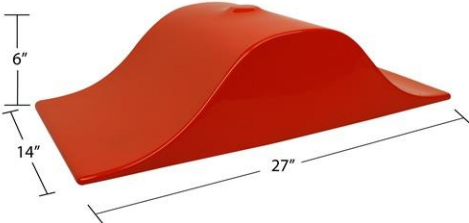

\$300

Mini Ramp - 10 3/4"x12 1/2"x6"

Large Oval - 17 1/8"x13 1/8"x5"

Aragon - 17 1/2"x12 1/2"x6"

\$500

Delta - 21 1/4"x13"x4"

Barrel S - 18 3/4"x11 1/4"x5 1/8"

Barrel - 20"x13"x5 1/2"

Bath Sink Options (Pg. 2)

\$500

Ramp - 19 1/4"x16 3/8"x6"

Sloped Ramp - 20"x13"x5 1/2"

Wave - 20 3/8"x12 7/8"x5 3/4"

\$500

Samurai Ramp - 16 1/8"x20 3/4"x4"

20" Rectangle - 20"x16"x6"

20" Rectangle S - 20"x16"x2 1/2"

\$500

24" Rectangle - 24"x9"x3 1/2"

Slot Drain Ramp - 18"x15 3/4"x6"

Wave Slot Drain - 26 3/4"x6 1/4"x14"

\$500

27" Wave - 27"x14"x6"

34" Wave - 34"x16"x6"

30" Trough - 30"x16"x6"

Bath Sink Options (Pg.3)

\$500

32" Lav - 32"x14.5"x7.5"

34" Lav - 34"x14.5"x7.5"

17" Ramp - 17 1/8"x16 1/8" x 6"

\$500

Shallow Ramp w/ line drain
17"x14"x3 1/8"