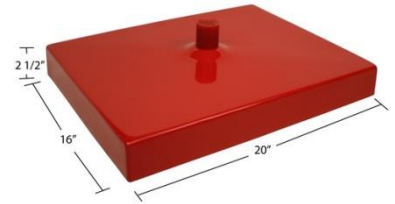

\$300

Mini Ramp - 10 3/4"x12 1/2"x6"

Large Oval - 17 1/8"x13 1/8"x5"

Aragon - 17 1/2"x12 1/2"x6"

\$500

Delta - 21 1/4"x13"x4"

Barrel S - 18 3/4"x11 1/4"x5 1/8"

Barrel - 20"x13"x5 1/2"

Bath Sink Options (Pg. 2)

\$500

Ramp - 19 1/4"x16 3/8"x6"

Sloped Ramp - 20"x13"x5 1/2"

Wave - 20 3/8"x12 7/8"x5 3/4"

\$500

Samurai Ramp - 16 1/8"x20 3/4"x4"

20" Rectangle - 20"x16"x6"

20" Rectangle S - 20"x16"x2 1/2"

\$500

24" Rectangle - 24"x9"x3 1/2"

Slot Drain Ramp - 18"x15 3/4"x6"

Wave Slot Drain - 26 3/4"x6 1/4"x14"

\$500

27" Wave - 27"x14"x6"

34" Wave - 34"x16"x6"

30" Trough - 30"x16"x6"

Bath Sink Options (Pg.3)

\$500

32" Lav - 32"x14.5"x7.5"

34" Lav - 34"x14.5"x7.5"

17" Ramp - 17 1/8"x16 1/8" x 6"

\$500

Shallow Ramp w/ line drain
17"x14"x3 1/8"