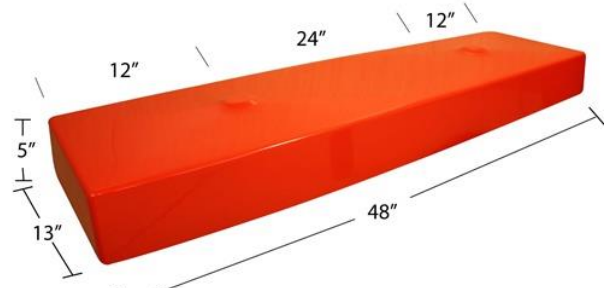

30" Trough - 30"x16"x6"

Bath Sink Options (Pg.3)

\$500

32" Lav - 32"x14.5"x7.5"

34" Lav - 34"x14.5"x7.5"

17" Ramp - 17 1/8"x16 1/8" x 6"

\$500

Shallow Ramp w/ line drain
17"x14"x3 1/8"

24" Ramp w/ line drain
24"x15 3/4"x6"

Mesa Ramp - 17 1/2"x16 1/2"x5"

\$500

17 Rectangle - 17"x13"x8"

Shallow Trough - 23 7/8"x13 7/8" 3 1/2"

29" Wave w/ line drain
29"x14.25"x6 7/8"

\$1000

40" Trough - 40"x12"x6"

48 Ramp - 48"x15.75"x6"

Bath Sink Options (Pg. 4)

\$1000

48" Rectangle - 48"x13"x5"

48" Rectangle Dual - 48"x13"x5"

\$1000

48" Oval Trough - 47 1/2"x16"x6"

67" Oval Trough - 66 1/4"x15"x5 3/4"