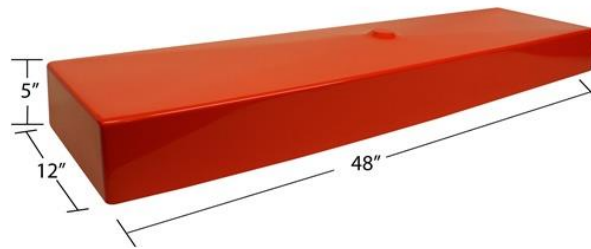

Sink Selections

Our sink options show the different molds used to create a concrete sink or basin. These are only the molds shown – you select the color and finish.

Example:

48" Rectangle - 48"x13"x5"

Bath Sink Options

\$300

Small Oval - 16 3/8"x11 1/2"x5 3/4"

Flared Vanity - 17 3/8"x11 5/8"x5 1/2"

Square Bowl - 15 3/8"x15 7/8"x5"

\$300

Oval Bowl - 19"x14"x5"

Round Bowl - 15 3/8"x15 3/8"x5 1/4"

8" Rectangle - 8"x10"x5 1/2"

\$300

Mini Ramp - 10 3/4"x12 1/2"x6"

Large Oval - 17 1/8"x13 1/8"x5"

Aragon - 17 1/2"x12 1/2"x6"

\$500

Delta - 21 1/4"x13"x4"

Barrel S - 18 3/4"x11 1/4"x5 1/8"

Barrel - 20"x13"x5 1/2"