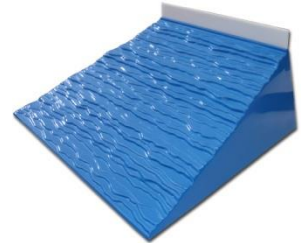

Bath Sink Options (Pg. 2)

\$500

Ramp - 19 1/4"x16 3/8"x6"

Sloped Ramp - 20"x13"x5 1/2"

Wave - 20 3/8"x12 7/8"x5 3/4"

\$500

Samurai Ramp - 16 1/8"x20 3/4"x4"

20" Rectangle - 20"x16"x6"

20" Rectangle S - 20"x16"x2 1/2"

\$500

24" Rectangle - 24"x9"x3 1/2"

Slot Drain Ramp - 18"x15 3/4"x6"

Wave Slot Drain - 26 3/4"x6 1/4"x14"

\$500

27" Wave - 27"x14"x6"

34" Wave - 34"x16"x6"

30" Trough - 30"x16"x6"

Bath Sink Options (Pg.3)

\$500

32" Lav - 32"x14.5"x7.5"

34" Lav - 34"x14.5"x7.5"

17" Ramp - 17 1/8"x16 1/8" x 6"

\$500

Shallow Ramp w/ line drain
17"x14"x3 1/8"

24" Ramp w/ line drain
24"x15 3/4"x6"

Mesa Ramp - 17 1/2"x16 1/2"x5"

\$500

17 Rectangle - 17"x13"x8"

Shallow Trough - 23 7/8"x13 7/8" 3 1/2"

29" Wave w/ line drain
29"x14.25"x6 7/8"

\$1000

40" Trough - 40"x12"x6"