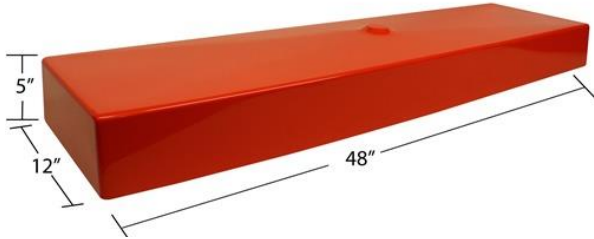

30" Trough - 30"x16"x6"

Bath Sink Options (Pg.3)

\$500

32" Lav - 32"x14.5"x7.5"

34" Lav - 34"x14.5"x7.5"

17" Ramp - 17 1/8"x16 1/8" x 6"

\$500

Shallow Ramp w/ line drain
17"x14"x3 1/8"

24" Ramp w/ line drain
24"x15 3/4"x6"

Mesa Ramp - 17 1/2"x16 1/2"x5"

\$500

17 Rectangle - 17"x13"x8"

Shallow Trough - 23 7/8"x13 7/8" 3 1/2"

29" Wave w/ line drain
29"x14.25"x6 7/8"

\$1000

40" Trough - 40"x12"x6"

48 Ramp - 48"x15.75"x6"

Bath Sink Options (Pg. 4)

\$1000

48" Rectangle - 48"x13"x5"

48" Rectangle Dual - 48"x13"x5"

\$1000

48" Oval Trough - 47 1/2"x16"x6"

67" Oval Trough - 66 1/4"x15"x5 3/4"