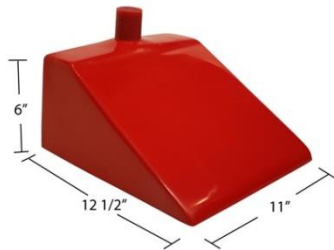

Sink Selections

Our sink options show the different molds used to create a concrete sink or basin. These are only the molds shown – you select the color and finish.

Example:

48" Rectangle - 48"x13"x5"

Bath Sink Options

\$300

Small Oval - 16 3/8"x11 1/2"x5 3/4"

Flared Vanity - 17 3/8"x11 5/8"x5 1/2"

Square Bowl - 15 3/8"x15 7/8"x5"

\$300

Oval Bowl - 19"x14"x5"

Round Bowl - 15 3/8"x15 3/8"x5 1/4"

8" Rectangle - 8"x10"x5 1/2"

\$300

Mini Ramp - 10 3/4"x12 1/2"x6"

Large Oval - 17 1/8"x13 1/8"x5"

Aragon - 17 1/2"x12 1/2"x6"

\$500

Delta - 21 1/4"x13"x4"

Barrel S - 18 3/4"x11 1/4"x5 1/8"

Barrel - 20"x13"x5 1/2"

Bath Sink Options (Pg. 2)

\$500

Ramp - 19 1/4"x16 3/8"x6"

Sloped Ramp - 20"x13"x5 1/2"

Wave - 20 3/8"x12 7/8"x5 3/4"

\$500

Samurai Ramp - 16 1/8"x20 3/4"x4"

20" Rectangle - 20"x16"x6"