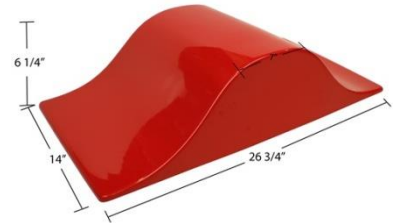

\$300

Mini Ramp - 10 3/4"x12 1/2"x6"

Large Oval - 17 1/8"x13 1/8"x5"

Aragon - 17 1/2"x12 1/2"x6"

\$500

Delta - 21 1/4"x13"x4"

Barrel S - 18 3/4"x11 1/4"x5 1/8"

Barrel - 20"x13"x5 1/2"

Bath Sink Options (Pg. 2)

\$500

Ramp - 19 1/4"x16 3/8"x6"

Sloped Ramp - 20"x13"x5 1/2"

Wave - 20 3/8"x12 7/8"x5 3/4"

\$500

Samurai Ramp - 16 1/8"x20 3/4"x4"

20" Rectangle - 20"x16"x6"

20" Rectangle S - 20"x16"x2 1/2"

\$500

24" Rectangle - 24"x9"x3 1/2"

Slot Drain Ramp - 18"x15 3/4"x6"

Wave Slot Drain - 26 3/4"x6 1/4"x14"

\$500

27" Wave - 27"x14"x6"

34" Wave - 34"x16"x6"

30" Trough - 30"x16"x6"

Bath Sink Options (Pg.3)

\$500

32" Lav - 32"x14.5"x7.5"

34" Lav - 34"x14.5"x7.5"

17" Ramp - 17 1/8"x16 1/8" x 6"

\$500

Shallow Ramp w/ line drain
17"x14"x3 1/8"