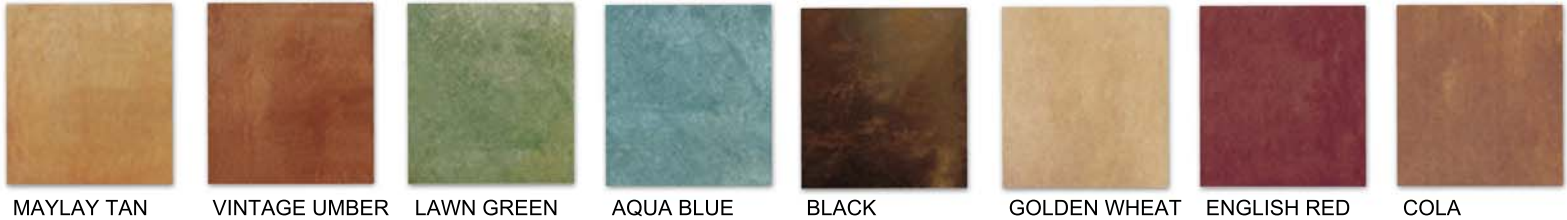

Stain and Seal Color Chart

ACID STAIN - interior / exterior stain and seal

SS DYE-NAMIC - interior / exterior stain and seal

WESTCOAT - interior / exterior stain and seal