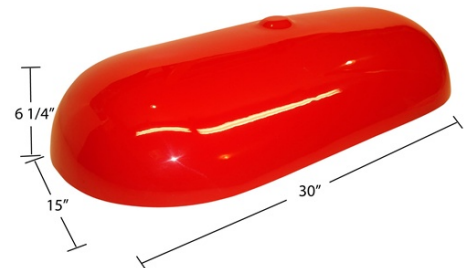

\$300

Mini Ramp - 10 3/4"x12 1/2"x6"

Large Oval - 17 1/8"x13 1/8"x5"

Aragon - 17 1/2"x12 1/2"x6"

\$500

Delta - 21 1/4"x13"x4"

Barrel S - 18 3/4"x11 1/4"x5 1/8"

Barrel - 20"x13"x5 1/2"

Bath Sink Options (Pg. 2)

\$500

Ramp - 19 1/4"x16 3/8"x6"

Sloped Ramp - 20"x13"x5 1/2"

Wave - 20 3/8"x12 7/8"x5 3/4"

\$500

Samurai Ramp - 16 1/8"x20 3/4"x4"

20" Rectangle - 20"x16"x6"

20" Rectangle S - 20"x16"x2 1/2"

\$500

24" Rectangle - 24"x9"x3 1/2"

Slot Drain Ramp - 18"x15 3/4"x6"

Wave Slot Drain - 26 3/4"x6 1/4"x14"

\$500

27" Wave - 27"x14"x6"

34" Wave - 34"x16"x6"

30" Trough - 30"x16"x6"

Bath Sink Options (Pg.3)

\$500

32" Lav - 32"x14.5"x7.5"

34" Lav - 34"x14.5"x7.5"

17" Ramp - 17 1/8"x16 1/8" x 6"

\$500

Shallow Ramp w/ line drain
17"x14"x3 1/8"