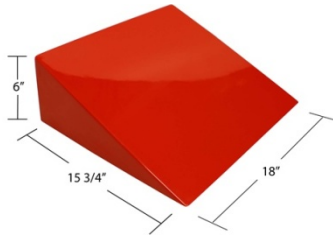

\$300

Mini Ramp - 10 3/4"x12 1/2"x6"

Large Oval - 17 1/8"x13 1/8"x5"

Aragon - 17 1/2"x12 1/2"x6"

\$500

Delta - 21 1/4"x13"x4"

Barrel S - 18 3/4"x11 1/4"x5 1/8"

Barrel - 20"x13"x5 1/2"

Bath Sink Options (Pg. 2)

\$500

Ramp - 19 1/4"x16 3/8"x6"

Sloped Ramp - 20"x13"x5 1/2"

Wave - 20 3/8"x12 7/8"x5 3/4"

\$500

Samurai Ramp - 16 1/8"x20 3/4"x4"

20" Rectangle - 20"x16"x6"

20" Rectangle S - 20"x16"x2 1/2"

\$500

24" Rectangle - 24"x9"x3 1/2"

Slot Drain Ramp - 18"x15 3/4"x6"

Wave Slot Drain - 26 3/4"x6 1/4"x14"

\$500

27" Wave - 27"x14"x6"

34" Wave - 34"x16"x6"

30" Trough - 30"x16"x6"

Bath Sink Options (Pg.3)

\$500

32" Lav - 32"x14.5"x7.5"

34" Lav - 34"x14.5"x7.5"

17" Ramp - 17 1/8"x16 1/8" x 6"

\$500

Shallow Ramp w/ line drain
17"x14"x3 1/8"