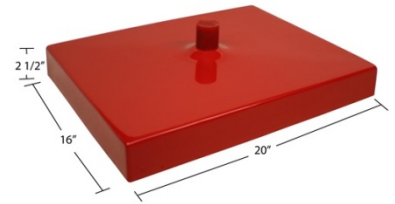

\$300

Mini Ramp - 10 3/4"x12 1/2"x6"

Large Oval - 17 1/8"x13 1/8"x5"

Aragon - 17 1/2"x12 1/2"x6"

\$500

Delta - 21 1/4"x13"x4"

Barrel S - 18 3/4"x11 1/4"x5 1/8"

Barrel - 20"x13"x5 1/2"

Bath Sink Options (Pg. 2)

\$500

Ramp - 19 1/4"x16 3/8"x6"

Sloped Ramp - 20"x13"x5 1/2"

Wave - 20 3/8"x12 7/8"x5 3/4"

\$500

Samurai Ramp - 16 1/8"x20 3/4"x4"

20" Rectangle - 20"x16"x6"

20" Rectangle S - 20"x16"x2 1/2"

\$500

24" Rectangle - 24"x9"x3 1/2"

Slot Drain Ramp - 18"x15 3/4"x6"

Wave Slot Drain - 26 3/4"x6 1/4"x14"

\$500

27" Wave - 27"x14"x6"

34" Wave - 34"x16"x6"

30" Trough - 30"x16"x6"

Bath Sink Options (Pg.3)

\$500

32" Lav - 32"x14.5"x7.5"

34" Lav - 34"x14.5"x7.5"

17" Ramp - 17 1/8"x16 1/8" x 6"

\$500

Shallow Ramp w/ line drain
17"x14"x3 1/8"