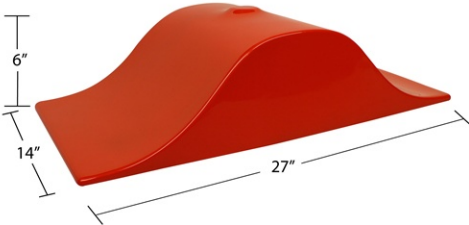

\$300

Mini Ramp - 10 3/4"x12 1/2"x6"

Large Oval - 17 1/8"x13 1/8"x5"

Aragon - 17 1/2"x12 1/2"x6"

\$500

Delta - 21 1/4"x13"x4"

Barrel S - 18 3/4"x11 1/4"x5 1/8"

Barrel - 20"x13"x5 1/2"

Bath Sink Options (Pg. 2)

\$500

Ramp - 19 1/4"x16 3/8"x6"

Sloped Ramp - 20"x13"x5 1/2"

Wave - 20 3/8"x12 7/8"x5 3/4"

\$500

Samurai Ramp - 16 1/8"x20 3/4"x4"

20" Rectangle - 20"x16"x6"

20" Rectangle S - 20"x16"x2 1/2"

\$500

24" Rectangle - 24"x9"x3 1/2"

Slot Drain Ramp - 18"x15 3/4"x6"

Wave Slot Drain - 26 3/4"x6 1/4"x14"

\$500

27" Wave - 27"x14"x6"

34" Wave - 34"x16"x6"

30" Trough - 30"x16"x6"

Bath Sink Options (Pg.3)

\$500

32" Lav - 32"x14.5"x7.5"

34" Lav - 34"x14.5"x7.5"

17" Ramp - 17 1/8"x16 1/8" x 6"

\$500

Shallow Ramp w/ line drain
17"x14"x3 1/8"