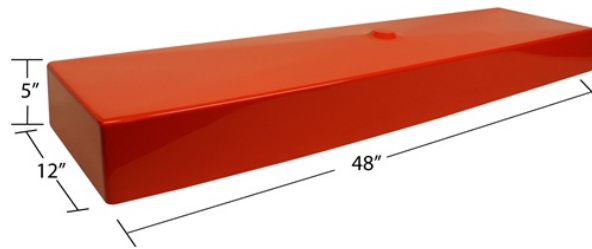

Sink Selections

Our sink options show the different molds used to create a concrete sink or basin. These are only the molds shown – you select the color and finish.

Example:

48" Rectangle - 48"x13"x5"

Bath Sink Options

\$300

Small Oval - 16 3/8"x11 1/2"x 5 3/4"

Flared Vanity - 17 3/8"x11 5/8"x5 1/2"

Square Bowl - 15 3/8"x15 7/8"x5"

\$300

Oval Bowl - 19"x14"x5"

Round Bowl - 15 3/8"x15 3/8"x5 1/4"

8" Rectangle - 8"x10"x5 1/2"

\$300

Mini Ramp - 10 3/4"x12 1/2"x6"

Large Oval - 17 1/8"x13 1/8"x5"

Aragon - 17 1/2"x12 1/2"x6"

\$500

Delta - 21 1/4"x13"x4"

Barrel S - 18 3/4"x11 1/4"x5 1/8"

Barrel - 20"x13"x5 1/2"

20" Rectangle S - 20"x16"x2 1/2"

\$500

24" Rectangle - 24"x9"x3 1/2"

Slot Drain Ramp - 18"x15 3/4"x6"

Wave Slot Drain - 26 3/4"x6 1/4"x14"

\$500

27" Wave - 27"x14"x6"

34" Wave - 34"x16"x6"