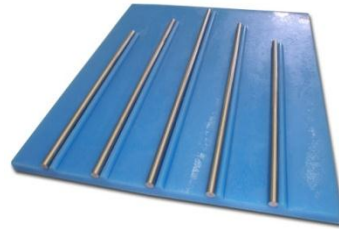

\$800

Farm - 24" x 16" x 9"

Ying-Yang - 20" x 17" x 9 1/4"

Farm - 28" x 16" x 9"

\$800

Farm - 30" x 16 3/8" x 9"

Farm - 30" x 17" x 9 3/4"

Double Farm - 30" x 16 1/4" x 9 1/2"

Kitchen Accessories

\$300

Plain Drain - 29 3/4"x19 3/4"x1/4-1"

\$300

Journey Drain - 12 3/8"x15"x3/8"=5/8"

\$300

Regatta Drain - 12"x16"x3/8-3/4"

\$500

Combine Drain w/ Round Trivets - 14 1/2"x17"x1/4-9/16"

\$500

Grill Drain w/ Raised Trivets- 18"x13 7/8"x1/4-1/2"

\$500

Eclipse Drain w/ Trivet - 15"x12"x3/8-7/8"

\$50

Soap Dish - 6"x3"x1/2"

Stainless Steel Trivet
1/4"x1/4"x24" Max
1/2"x1/2"x15" Max