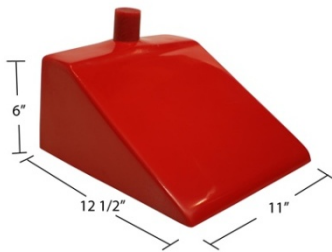

Sink Selections

Our sink options show the different molds used to create a concrete sink or basin. These are only the molds shown – you select the color and finish.

Example:

48" Rectangle - 48"x13"x5"

Bath Sink Options

\$300

Small Oval - 16 3/8"x11 1/2"x 5 3/4"

Flared Vanity - 17 3/8"x11 5/8"x5 1/2"

Square Bowl - 15 3/8"x15 7/8"x5"

\$300

Oval Bowl - 19"x14"x5"

Round Bowl - 15 3/8"x15 3/8"x5 1/4"

8" Rectangle - 8"x10"x5 1/2"

\$300

Mini Ramp - 10 3/4"x12 1/2"x6"

Large Oval - 17 1/8"x13 1/8"x5"

Aragon - 17 1/2"x12 1/2"x6"

\$500

Delta - 21 1/4"x13"x4"

Barrel S - 18 3/4"x11 1/4"x5 1/8"

Barrel - 20"x13"x5 1/2"

Bath Sink Options (Pg. 2)

\$500

Ramp - 19 1/4"x16 3/8"x6"

Sloped Ramp - 20"x13"x5 1/2"

Wave - 20 3/8"x12 7/8"x5 3/4"

\$500

Samurai Ramp - 16 1/8"x20 3/4"x4"

20" Rectangle - 20"x16"x6"