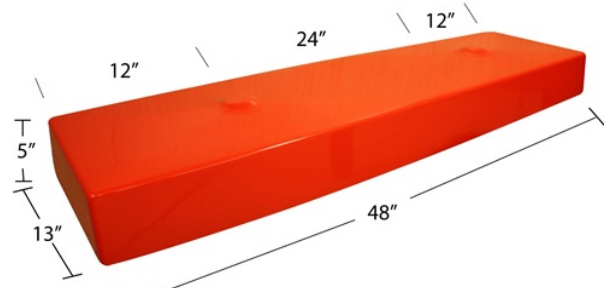

30" Trough - 30"x16"x6"

Bath Sink Options (Pg.3)

\$500

32" Lav - 32"x14.5"x7.5"

34" Lav - 34"x14.5"x7.5"

17" Ramp - 17 1/8"x16 1/8" x 6"

\$500

Shallow Ramp w/ line drain
17"x14"x3 1/8"

24" Ramp w/ line drain
24"x15 3/4"x6"

Mesa Ramp - 17 1/2"x16 1/2"x5"

\$500

17 Rectangle - 17"x13"x8"

Shallow Trough - 23 7/8"x13 7/8" 3 1/2"

29" Wave w/ line drain
29"x14.25"x6 7/8"

\$1000

40" Trough - 40"x12"x6"

48 Ramp - 48"x15.75"x6"

Bath Sink Options (Pg. 4)

\$1000

48" Rectangle - 48"x13"x5"

48" Rectangle Dual - 48"x13"x5"

\$1000

48" Oval Trough - 47 1/2"x16"x6"

67" Oval Trough - 66 1/4"x15"x5 3/4"