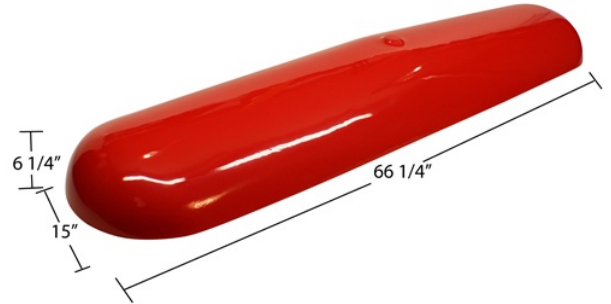

24" Ramp w/ line drain
24"x15 3/4"x6"

Mesa Ramp - 17 1/2"x16 1/2"x5"

\$500

17 Rectangle - 17"x13"x8"

Shallow Trough - 23 7/8"x13 7/8" 3 1/2"

29" Wave w/ line drain
29"x14.25"x6 7/8"

\$1000

40" Trough - 40"x12"x6"

48 Ramp - 48"x15.75"x6"

Bath Sink Options (Pg. 4)

\$1000

48" Rectangle - 48"x13"x5"

48" Rectangle Dual - 48"x13"x5"

\$1000

48" Oval Trough - 47 1/2"x16"x6"

67" Oval Trough - 66 1/4"x15"x5 3/4"

Vessel Sinks

\$800

Wok Vessel - 18 3/4"x6 1/4"

Oval Vessel - 19"x14"x5" (ID)

\$800

Square Vessel - 15 3/8"x15 7/8"x5" (ID)

Round Vessel - 15 3/8" x 5" (ID)

Kitchen Sink Options