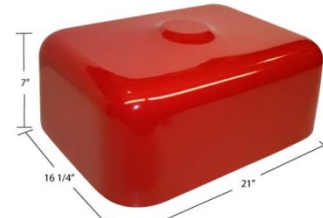

Vessel Sinks

\$800

Wok Vessel - 18 3/4"x6 1/4"

Oval Vessel - 19"x14"x5" (ID)

\$800

Square Vessel - 15 3/8"x15 7/8"x5" (ID)

Round Vessel - 15 3/8" x 5" (ID)

Kitchen Sink Options

\$300

Wine Prep - 11 7/8" x 8"

\$300

Round Bar - 15" x 6 5/8"

\$300

Square Bar - 14 5/8" x 16 1/4" x 7 1/2"

\$500

Farm - 21" x 16 1/4" x 7"

\$800

Farm - 24" x 16" x 9"

Ying-Yang - 20" x 17" x 9 1/4"

Farm - 28" x 16" x 9"

\$800

Farm - 30" x 16 3/8" x 9"

Farm - 30" x 17" x 9 3/4"

Double Farm - 30" x 16 1/4" x 9 1/2"