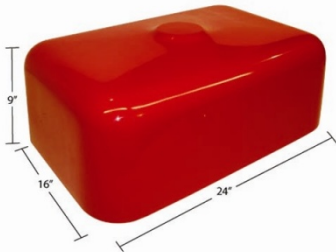

Vessel Sinks

\$800

Wok Vessel - 18 3/4"x6 1/4"

Oval Vessel - 19"x14"x5" (ID)

\$800

Square Vessel - 15 3/8"x15 7/8"x5" (ID)

Round Vessel - 15 3/8" x 5" (ID)

Kitchen Sink Options

\$300

Wine Prep - 11 7/8" x 8"

\$300

Round Bar - 15" x 6 5/8"

\$300

Square Bar - 14 5/8" x 16 1/4" x 7 1/2"

\$500

Farm - 21" x 16 1/4" x 7"

\$800

Farm - 24" x 16" x 9"

Ying-Yang - 20" x 17" x 9 1/4"

Farm - 28" x 16" x 9"

\$800

Farm - 30" x 16 3/8" x 9"

Farm - 30" x 17" x 9 3/4"

Double Farm - 30" x 16 1/4" x 9 1/2"