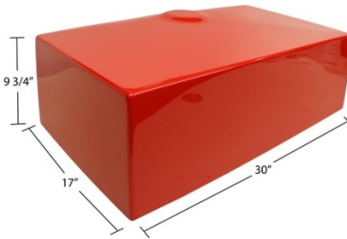

\$300

Wine Prep - 11 7/8" x 8"

\$300

Round Bar - 15" x 6 5/8"

\$300

Square Bar - 14 5/8" x 16 1/4" x 7 1/2"

\$500

Farm - 21" x 16 1/4" x 7"

\$800

Farm - 24" x 16" x 9"

Ying-Yang - 20" x 17" x 9 1/4"

Farm - 28" x 16" x 9"

\$800

Farm - 30" x 16 3/8" x 9"

Farm - 30" x 17" x 9 3/4"

Double Farm - 30" x 16 1/4" x 9 1/2"

Kitchen Accessories

\$300

Plain Drain - 29 3/4"x19 3/4"x1/4-1"

\$300

Journey Drain - 12 3/8"x15"x3/8"=5/8"

\$300

Regatta Drain - 12"x16"x3/8-3/4"

\$500