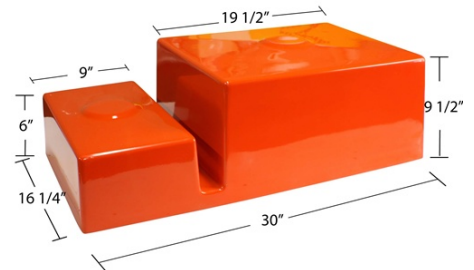

\$300

Wine Prep - 11 7/8" x 8"

\$300

Round Bar - 15" x 6 5/8"

\$300

Square Bar - 14 5/8" x 16 1/4" x 7 1/2"

\$500

Farm - 21" x 16 1/4" x 7"

\$800

Farm - 24" x 16" x 9"

Ying-Yang - 20" x 17" x 9 1/4"

Farm - 28" x 16" x 9"

\$800

Farm - 30" x 16 3/8" x 9"

Farm - 30" x 17" x 9 3/4"

Double Farm - 30" x 16 1/4" x 9 1/2"

Kitchen Accessories

\$300

Plain Drain - 29 3/4"x19 3/4"x1/4-1"

\$300

Journey Drain - 12 3/8"x15"x3/8"=5/8"

\$300

Regatta Drain - 12"x16"x3/8-3/4"

\$500

Combine Drain w/ Round Trivets - 14 1/2"x17"x1/4-9/16"

\$500

Grill Drain w/ Raised Trivets- 18"x13 7/8"x1/4-1/2"

\$500

Eclipse Drain w/ Trivet - 15"x12"x3/8-7/8"

\$50

Soap Dish - 6"x3"x1/2"

Stainless Steel Trivet
1/4"x1/4"x24" Max
1/2"x1/2"x15" Max