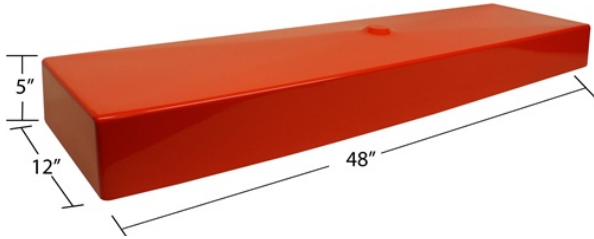

30" Trough - 30"x16"x6"

Bath Sink Options (Pg.3)

\$500

32" Lav - 32"x14.5"x7.5"

34" Lav - 34"x14.5"x7.5"

17" Ramp - 17 1/8"x16 1/8" x 6"

\$500

Shallow Ramp w/ line drain
17"x14"x3 1/8"

24" Ramp w/ line drain
24"x15 3/4"x6"

Mesa Ramp - 17 1/2"x16 1/2"x5"

\$500

17 Rectangle - 17"x13"x8"

Shallow Trough - 23 7/8"x13 7/8" 3 1/2"

29" Wave w/ line drain
29"x14.25"x6 7/8"

\$1000

40" Trough - 40"x12"x6"

48 Ramp - 48"x15.75"x6"

Bath Sink Options (Pg. 4)

\$1000

48" Rectangle - 48"x13"x5"

48" Rectangle Dual - 48"x13"x5"

\$1000

48" Oval Trough - 47 1/2"x16"x6"

67" Oval Trough - 66 1/4"x15"x5 3/4"