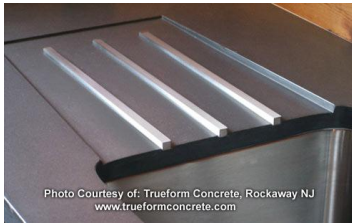

\$800

Farm - 24" x 16" x 9"

Ying-Yang - 20" x 17" x 9 1/4"

Farm - 28" x 16" x 9"

\$800

Farm - 30" x 16 3/8" x 9"

Farm - 30" x 17" x 9 3/4"

Double Farm - 30" x 16 1/4" x 9 1/2"

Combine Drain w/ Round Trivets - 14 1/2"x17"x1/4-9/16"

\$500

Grill Drain w/ Raised Trivets- 18"x13 7/8"x1/4-1/2"

\$500

Eclipse Drain w/ Trivet - 15"x12"x3/8-7/8"

\$50

Soap Dish - 6"x3"x1/2"

Stainless Steel Trivet
1/4"x1/4"x24" Max
1/2"x1/2"x15" Max