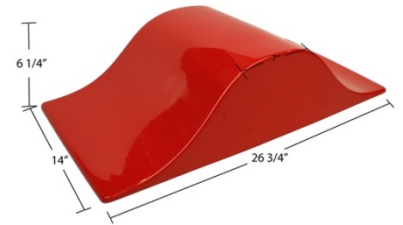

Bath Sink Options (Pg. 2)

\$500

Ramp - 19 1/4"x16 3/8"x6"

Sloped Ramp - 20"x13"x5 1/2"

Wave - 20 3/8"x12 7/8"x5 3/4"

\$500

Samurai Ramp - 16 1/8"x20 3/4"x4"

20" Rectangle - 20"x16"x6"

20" Rectangle S - 20"x16"x2 1/2"

\$500

24" Rectangle - 24"x9"x3 1/2"

Slot Drain Ramp - 18"x15 3/4"x6"

Wave Slot Drain - 26 3/4"x6 1/4"x14"

\$500

27" Wave - 27"x14"x6"

34" Wave - 34"x16"x6"

30" Trough - 30"x16"x6"

Bath Sink Options (Pg.3)

\$500

32" Lav - 32"x14.5"x7.5"

34" Lav - 34"x14.5"x7.5"

17" Ramp - 17 1/8"x16 1/8" x 6"

\$500

Shallow Ramp w/ line drain
17"x14"x3 1/8"

24" Ramp w/ line drain
24"x15 3/4"x6"

Mesa Ramp - 17 1/2"x16 1/2"x5"

\$500

17 Rectangle - 17"x13"x8"

Shallow Trough - 23 7/8"x13 7/8" 3 1/2"

29" Wave w/ line drain
29"x14.25"x6 7/8"

\$1000

40" Trough - 40"x12"x6"